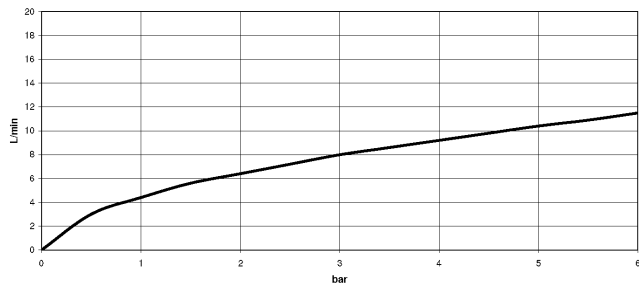

19 870 809

- 240mm projection
- pivotable spout 360°
- Optional swivel limiter available with swivel limiter set 12 823 970 90
- air-enriched flow and spray flow
- 1800 mm metal shower hose
- sprayface with anti-scaling system
- max. flow 8 l/min at 3 bar flow pressure
- lead-free
- This product can help a building meet the requirements of Green Building Rating Systems, e.g. LEED®, BREEAM®, DGNB

Recommended miscellaneous

Swivel limitation set -

12 823 970 90

Recommended miscellaneous

VAIA Dispenser with rosette - Chrome

82 434 809-00

19 870 809

Flow rate chart