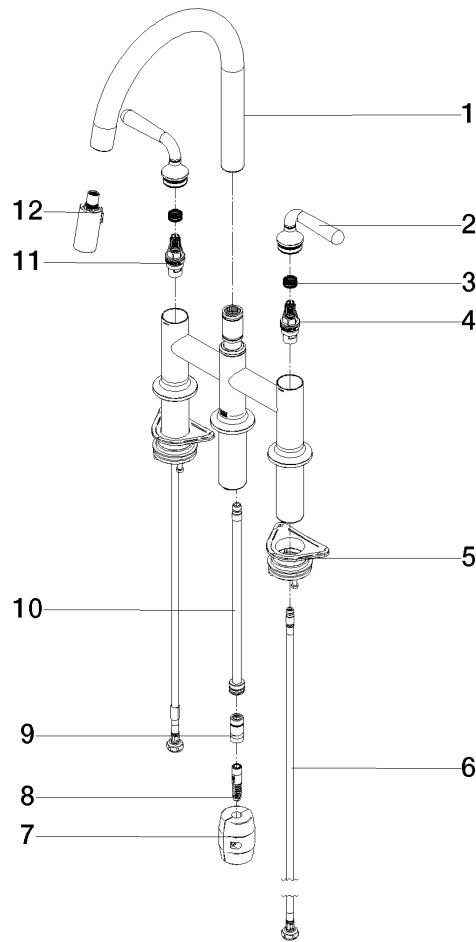

19 870 809

- 240mm projection
- pivotable spout 360°
- Optional swivel limiter available with swivel limiter set 12 823 970 90
- air-enriched flow and spray flow
- 1800 mm metal shower hose
- sprayface with anti-scaling system
- max. flow 8 l/min at 3 bar flow pressure
- lead-free
- This product can help a building meet the requirements of Green Building Rating Systems, e.g. LEED®, BREEAM®, DGNB

Recommended miscellaneous

Swivel limitation set -

12 823 970 90

Recommended miscellaneous

VAIA Dispenser with rosette - Chrome

82 434 809-00

19 870 809

Flow rate chart

Certificates

LGA_38633.

Belgaqua_24-005-
27_3.

19 870 809

Spare parts list

No.	Item Number	Name	Quantity used	Delivery time
1	90 28 22 397 00-00	spout	1	10
2	90 20 80 057 00-00	handle	2	10
3	90 12 12 232 00 90	fixing cap	2	2
4	90 90 03 130 00 90	top	1	2
5	04 30 11 040 00 90	fixing set	2	2
6	04 30 04 100 00 90	hose	2	2
7	04 21 50 010 00 90	accessories	1	2
8	04 30 02 120 00-00	hose	1	10
9	90 24 03 253 00 90	adaptor	1	2
10	04 28 20 067 00 90	pipe	1	2
11	90 90 03 131 00 90	top	1	2
12	90 18 40 317 00-00	shower	1	10