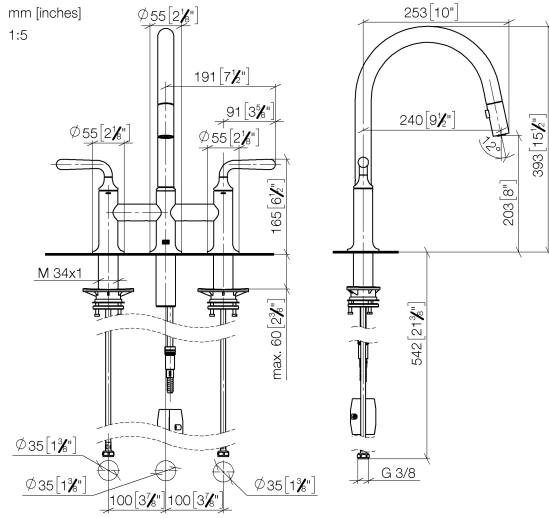

19 870 809

- 240mm projection
- pivotable spout 360°
- Optional swivel limiter available with swivel limiter set 12 823 970 90
- air-enriched flow and spray flow
- 1800 mm metal shower hose
- sprayface with anti-scaling system
- max. flow 8 l/min at 3 bar flow pressure
- lead-free
- This product can help a building meet the requirements of Green Building Rating Systems, e.g. LEED®, BREEAM®, DGNB

Recommended miscellaneous

Swivel limitation set -

12 823 970 90

Recommended miscellaneous

VAIA Dispenser with rosette - Chrome

82 434 809-00

19 870 809

Flow rate chart

Certificates

LGA_38633.

Belgaqua_24-005-
27_3.

19 870 809

Spare parts list

No.	Item Number	Name	Quantity used	Delivery time
1	90 28 22 397 00-00	spout	1	10
2	90 20 80 057 00-00	handle	2	10
3	90 12 12 232 00 90	fixing cap	2	2
4	90 90 03 130 00 90	top	1	2
5	04 30 11 040 00 90	fixing set	2	2
6	04 30 04 100 00 90	hose	2	2
7	04 21 50 010 00 90	accessories	1	2
8	04 30 02 120 00-00	hose	1	10
9	90 24 03 253 00 90	adaptor	1	2
10	04 28 20 067 00 90	pipe	1	2
11	90 90 03 131 00 90	top	1	2
12	90 18 40 317 00-00	shower	1	10